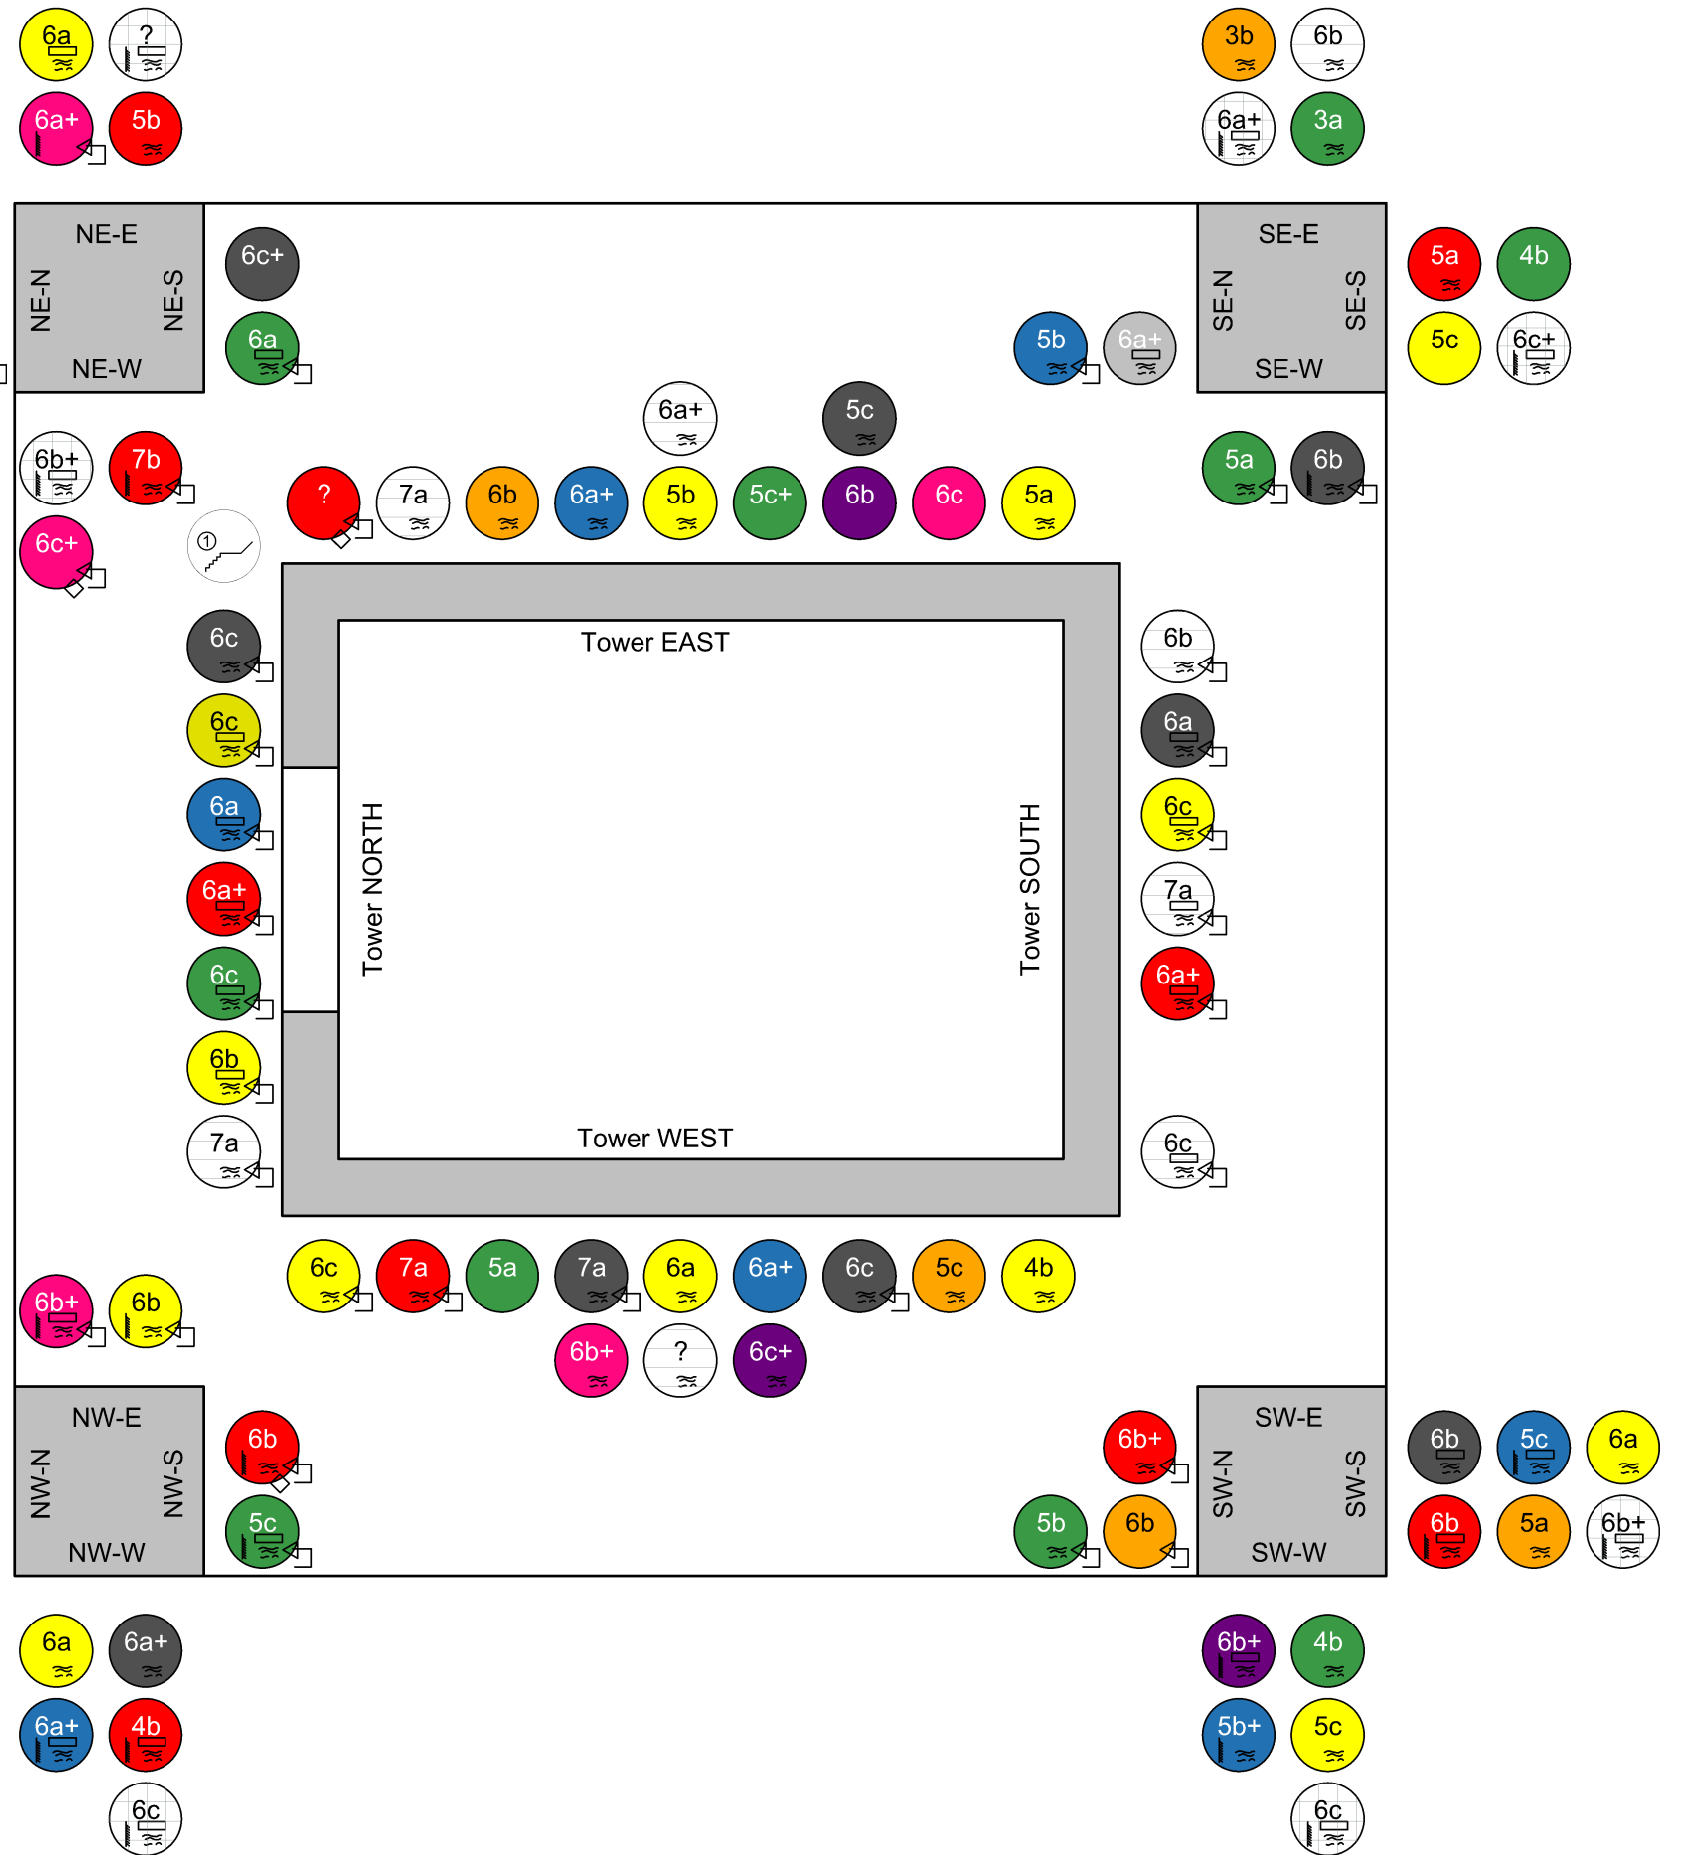

Fliegerhorst Topo

legend

- route
- use sides
- use window
- use structure
- multiple walls
- boulder
- color white
- no plastic
- klettersteigen start

boulder area
inside

Bunker

ice climbing

Fliegerhorn
real rock climbing
topo coming soon

we challenge you all to climb and grade the routes