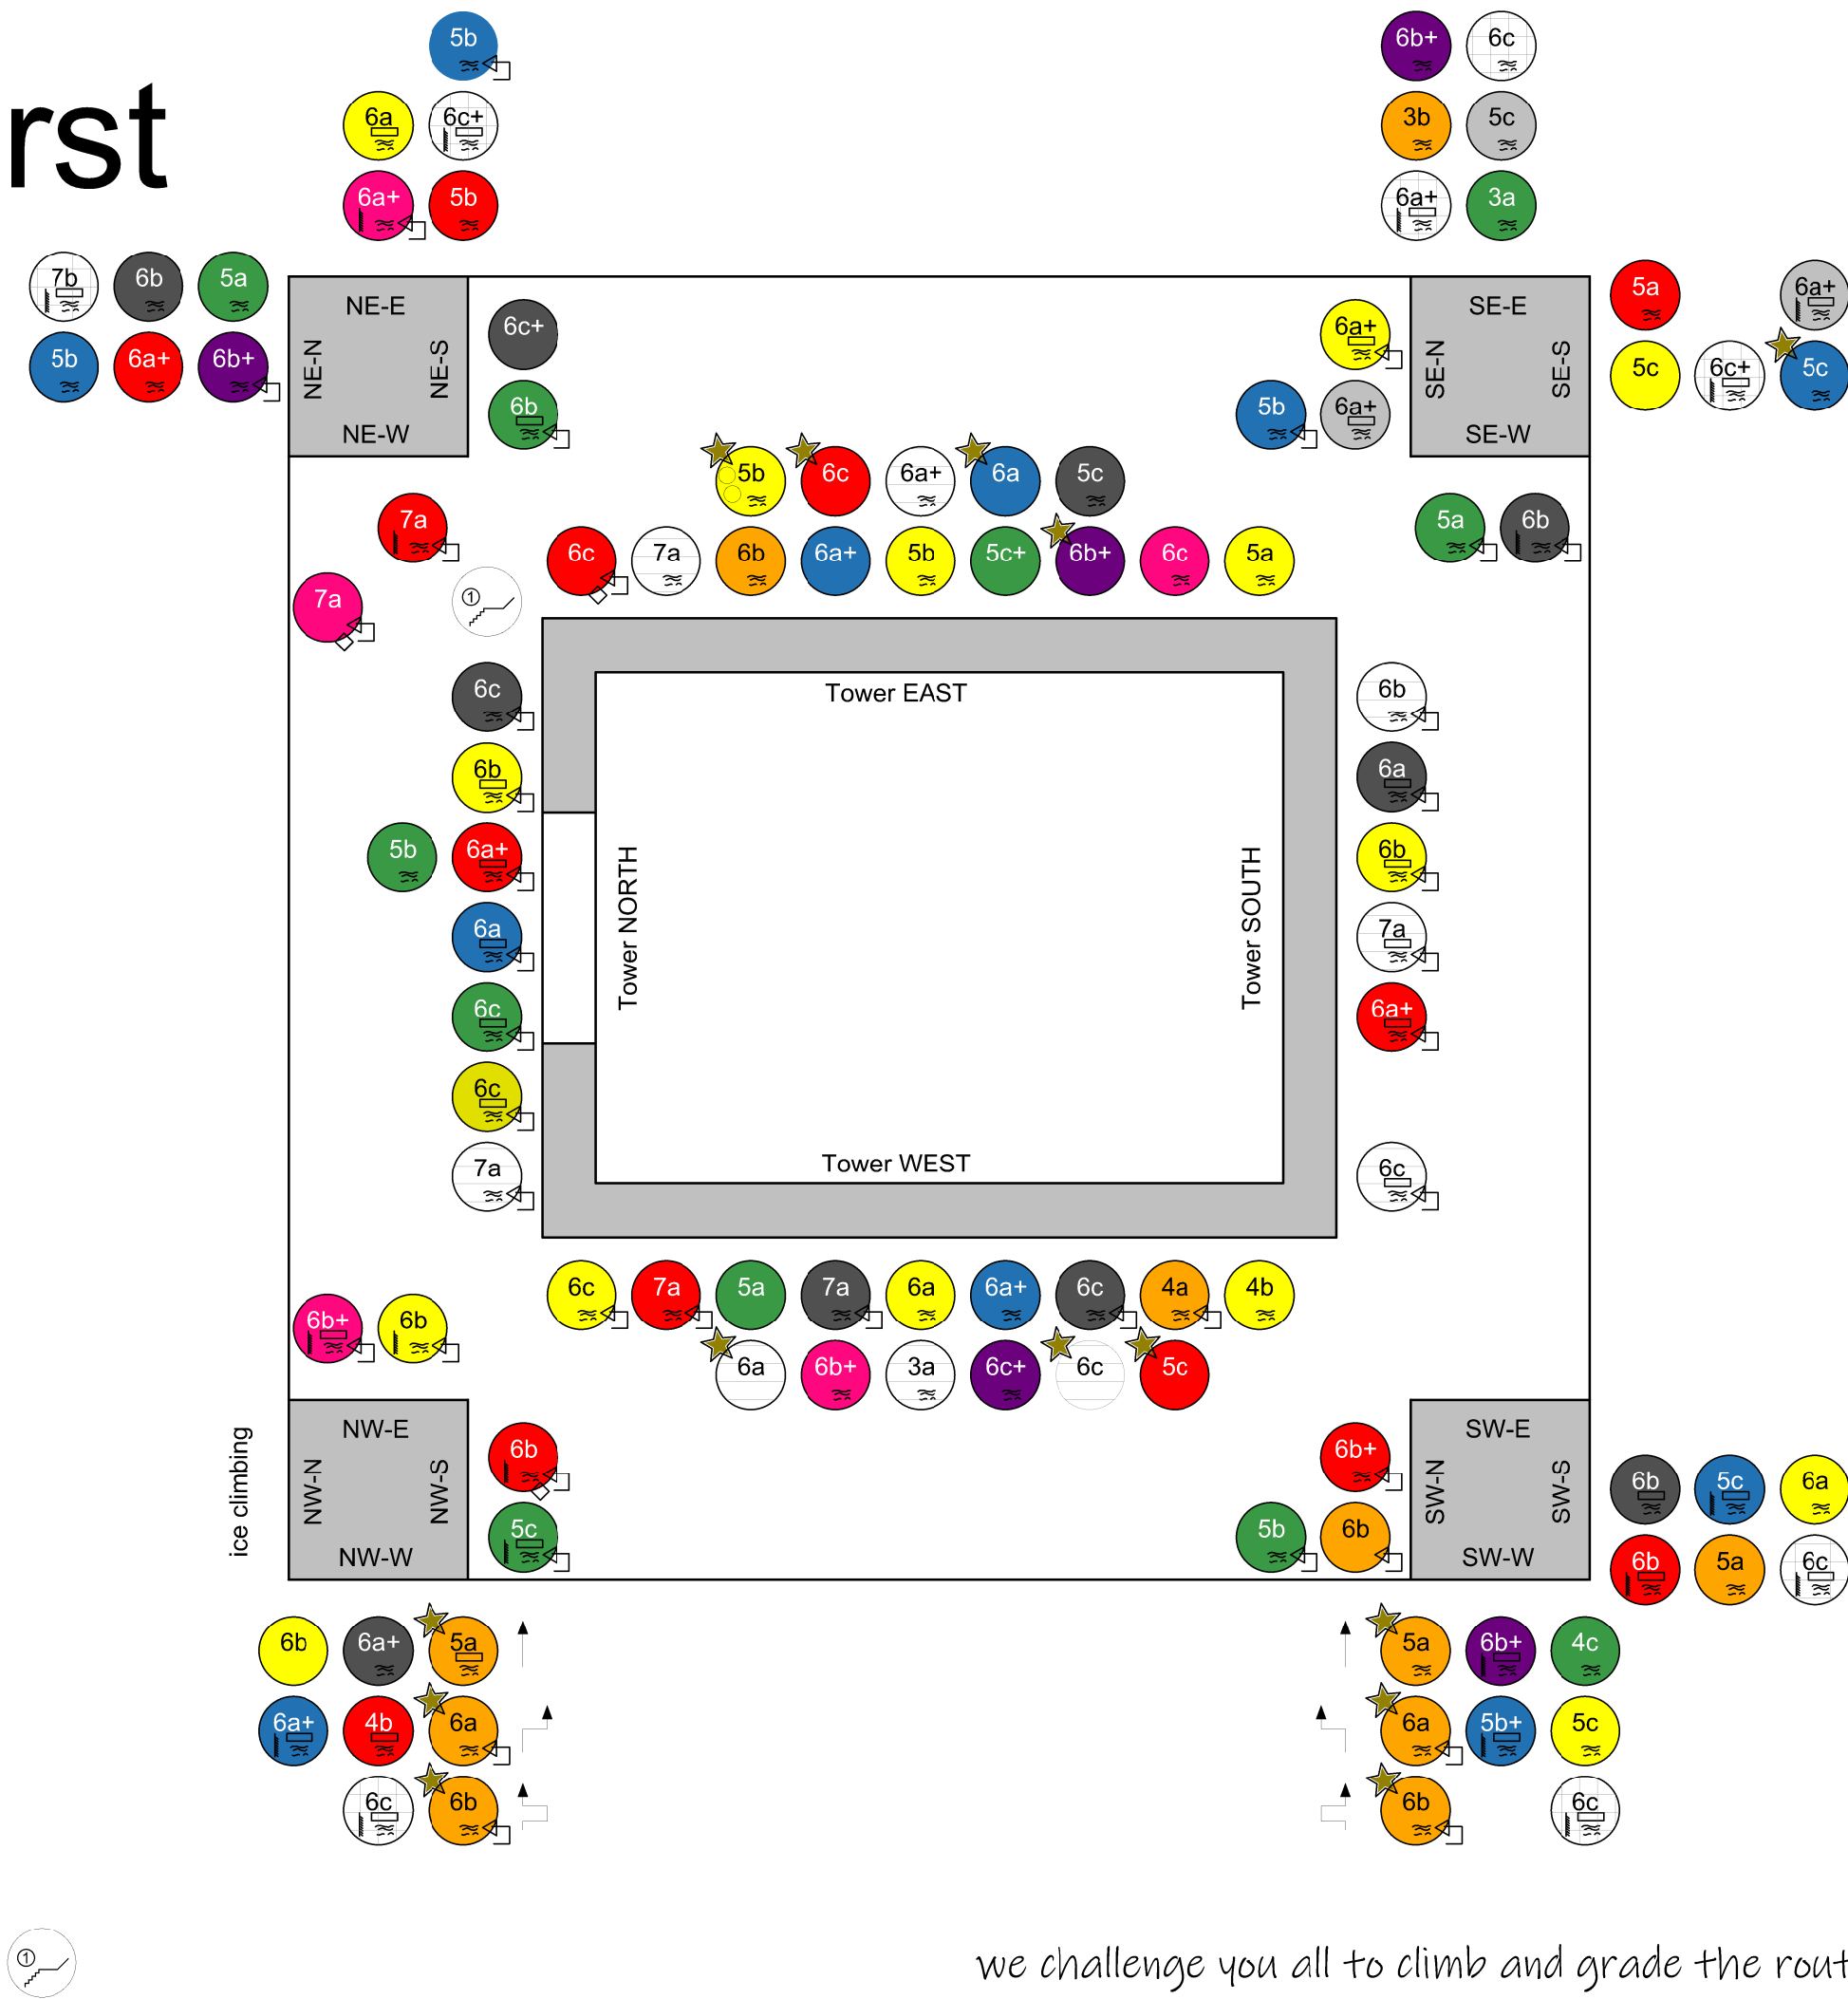

Fliegerhorst Topo

legend

- route
- use sides
- use window
- use structure
- multiple walls
- boulder
- new
- color white
- no plastic
- klettersteigen start

feb. 2021

we challenge you all to climb and grade the routes